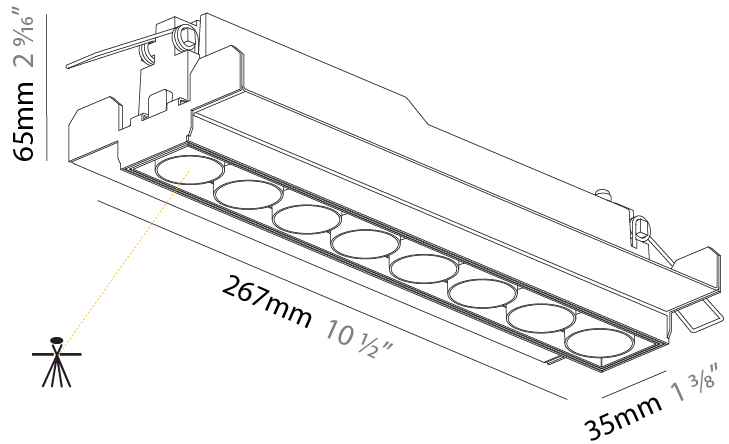

GENERAL

Series: Magiq Micro Dot
Subseries: Magiq 8 Cell Micro-Dot
Brand: Prolight
Division: Architectural
Mounting Type: Trimless
Mounting Location: Ceiling
Subcategory: Downlight

PHYSICAL

Shape: Rectangle
Length (mm): 267
Length (in): 10 1/2
Width (mm): 35
Width (in): 1 3/8
Height (mm): 64
Height (in): 2 1/2
Ceiling Thickness (mm): 12.5
Ceiling Thickness (in): 1/2
Min. Recessing Depth (mm): 100
Min. Recessing Depth (in): 3 15/16
Light Distribution: Downlight
Weight (kg): 0.737
Weight (lbs): 1.61
Fixture Material: Aluminum Die Cast
Cut-out Measurements: 272mm / 10 11/16" x 42mm / 1 5/8"
Upon Request: Unique Ceiling Thickness

ELECTRICAL

Lamp Type: LED (Zhaga Standard)
Input Wattage (W): 30.2
Total Output Wattage (W): 25.9
Dimming: Tri-Mode (Non-Dimming and Phase Dimming (120Vac only) and 0-10V Dimming)
Driver Included: No
Driver Location: Remote
Driver Type: Constant Current - Universal
Driver Class: Class 2
Input Voltage (V): 120 - 277
Constant Current (MA): 1050

LED

Number of LEDs: 8
Color Temperature (°K): 2700 / 3000 / 3500 / 4000
Max. Delivered Lumen (lm): 1281 / 1388 / 1412 / 1441
Nominal Lumen (lm): 1761 / 1908 / 1941 / 1980
CRI: >90 CRI
Lamp Life (hrs): 50000
Upon Request: Special Color Temperature

OPTICAL

Optic°: 21 / 38
Upon Request: Special Beam Angles

RATINGS AND CERTIFICATIONS

Certified By: CSA Certified to UL and CSA Standards
IP rating: IP44